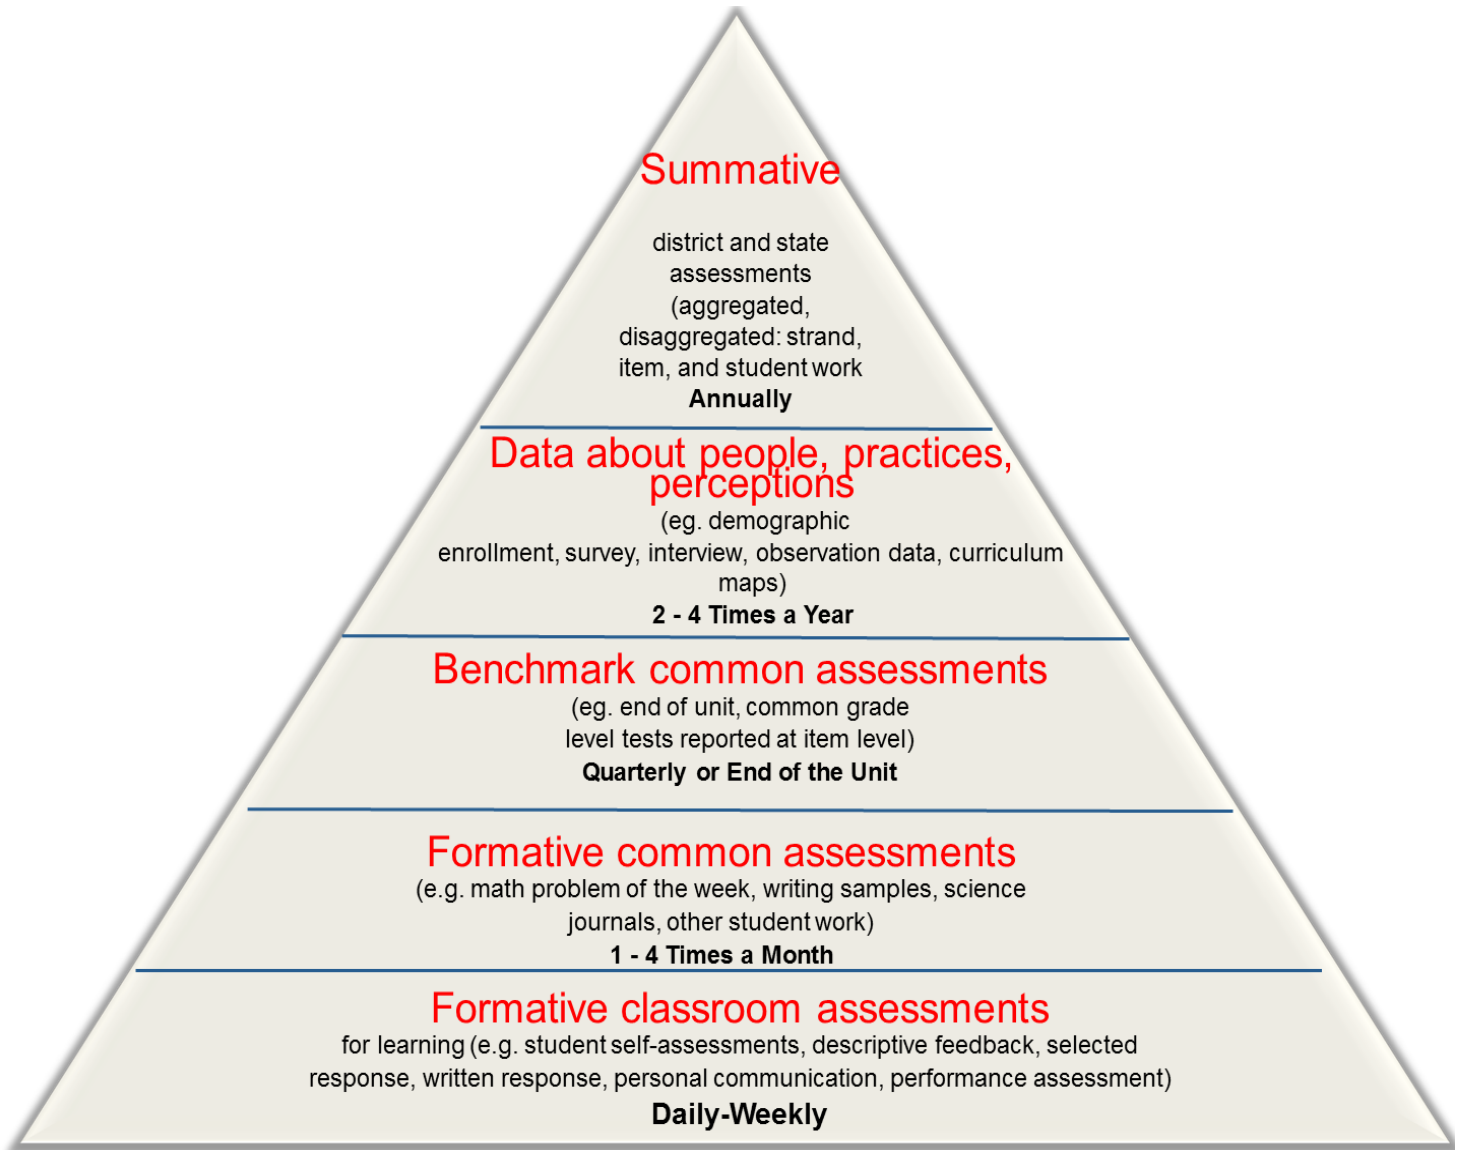

Data Collection Pyramid

*Love, N. B. (2008). *The Data Coach's Guide to Improving Learning for All Students: Unleashing the Power of Collaborative Inquiry*. Sage Publications.